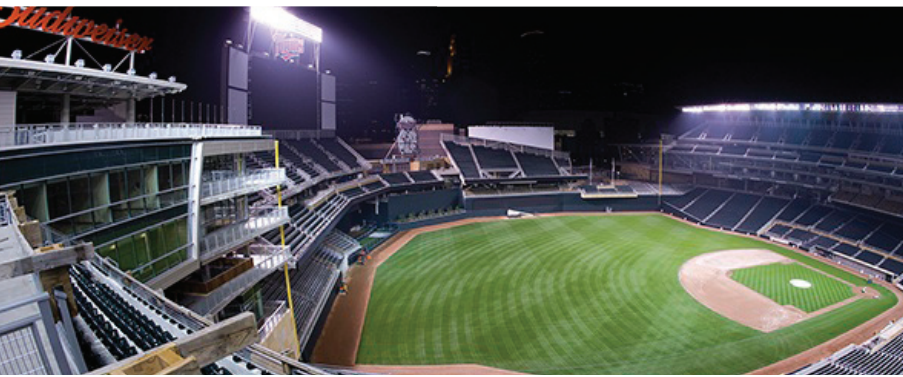

GUNNAR ELECTRIC INC

Electrical Contractor | Since 1969

Licensed • Bonded • Insured
Certified: DBE - SBE - WBE - WOSB

Phone: 952.937.9262 ~ Fax: 952-937-1034
14850 Martin Dr ~ Eden Prairie, MN 55344
www.gunnarelectric.com